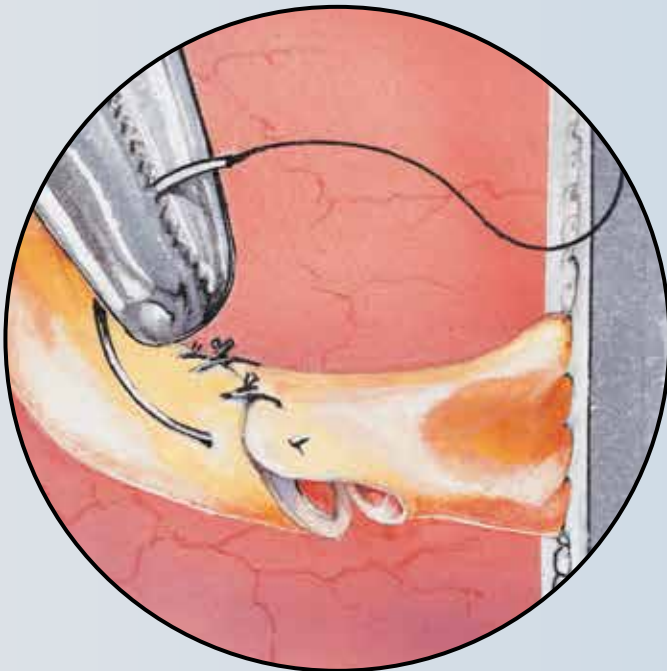

2.5x
NEW Nike Retro

Expanded Field High-Vision® Telescopes

3.5x-EF
NEW DVI Sport

— available in powers of 2.5x, 3.5x, and 4.5x

Actual Size

3.5x
NEW DVI Sport

4.5x
Yeoman

— available in powers of 3.5x-EF, 4.5x-EF, and 6.0x-EF

4.5x-EF
Yeoman

6.0x-EF
Yeoman

Adding Light increases depth of field,
contrast and overall visibility.

See it even better with

**DESIGNS
FOR VISION** **LED**
DayLite
Untethered, Lightweight and Portable

LED UltraMini™
DayLite