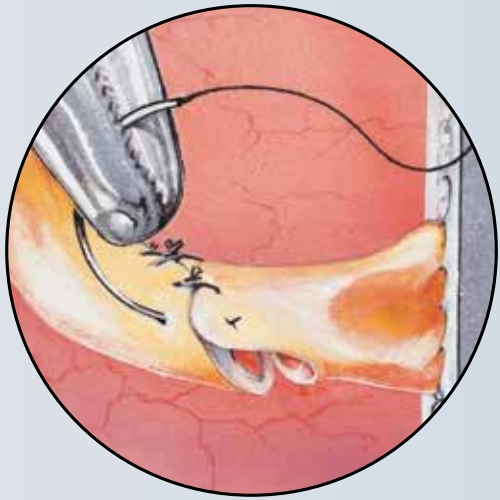

2.5x
NEW Nike Retro

Expanded Field High-Vision® Telescopes

3.5x-EF
NEW DVI Sport

— available in powers of 2.5x, 3.5x, and 4.5x

Actual Size

3.5x
NEW DVI Sport

4.5x
Yeoman

— available in powers of 3.5x-EF, 4.5x-EF, and 6.0x-EF

4.5x-EF
Yeoman

6.0x-EF
Yeoman

Adding Light increases depth of field,
contrast and overall visibility.

See it even better with

**DESIGNS
FOR VISION** **LED**
DayLite
Untethered, Lightweight and Portable

LED UltraMini™
DayLite