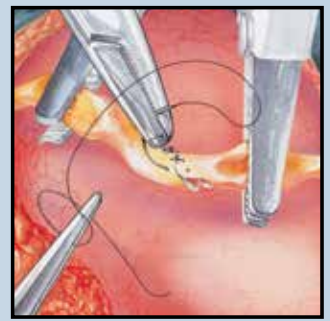

— available in powers of 2.5x, 3.5x, and 4.5x

Actual Size