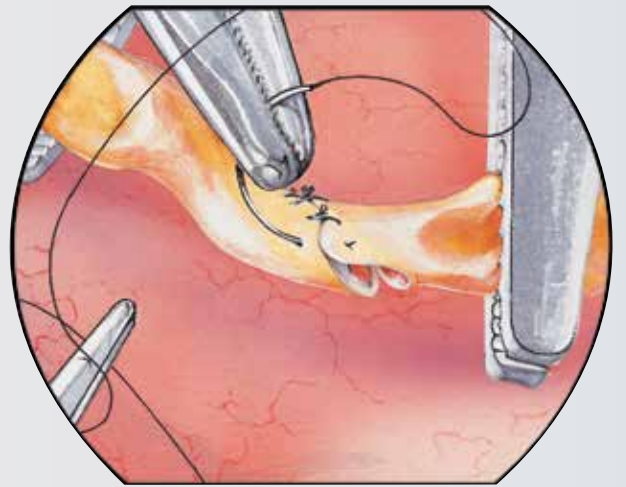

ERGONOMICS

- Optics Focused to YOUR Working Distance
- Eye Glass Rx in both Telescopes and Carrier Lens
- Custom Fit - for your eyes only!

DURABILITY

- Fixed Position TTL
- No Movable Parts
- Designs for Vision Quality since 1961

PROTECTION

- ANSI Z87.1-2010 rated
- Excellent Infection Control

STYLE

- NEW Nike and Sport Frames in addition to the versatile Yeoman frame

NEW Nike Retro

Nike Skylon Ace

Standard Field Surgi-Spec® Telescopes

2.5x
NEW Nike Retro

Expanded Field High-Vision® Telescopes

3.5x-EF
NEW DVI Sport

— available in powers of 2.5x, 3.5x, and 4.5x

Actual Size

3.5x
NEW DVI Sport

4.5x
Yeoman

— available in powers of 3.5x-EF, 4.5x-EF, and 6.0x-EF

4.5x-EF
Yeoman

6.0x-EF
Yeoman

Adding Light increases depth of field,
contrast and overall visibility.

See it even better with

**DESIGNS
FOR VISION** **LED**
DayLite
Untethered, Lightweight and Portable

LED UltraMini™
DayLite