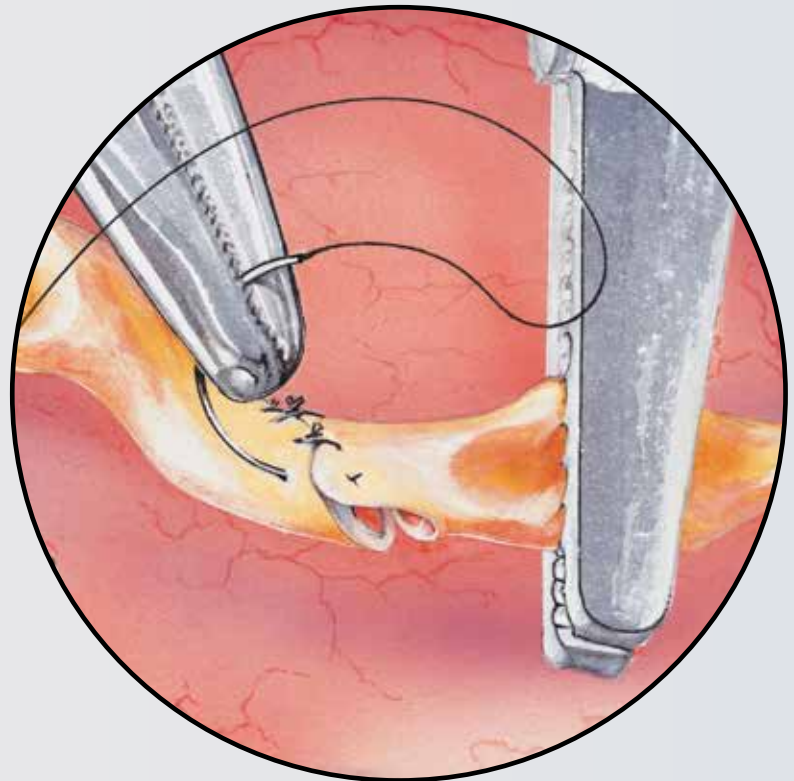

ERGONOMICS

- Optics Focused to YOUR Working Distance
- Eye Glass Rx in both Telescopes and Carrier Lens
- Custom Fit - for your eyes only!

DURABILITY

- Fixed Position TTL
- No Movable Parts
- Designs for Vision Quality since 1961

PROTECTION

- ANSI Z87.1-2010 rated
- Excellent Infection Control

STYLE

- NEW Nike and Sport Frames in addition to the versatile Yeoman frame

NEW Nike Retro

Nike Skylon Ace

Standard Field Surgi-Spec® Telescopes

2.5x
NEW Nike Retro

Expanded Field High-Vision® Telescopes

3.5x-EF
NEW DVI Sport

— available in powers of 2.5x, 3.5x, and 4.5x

Actual Size

3.5x
NEW DVI Sport

4.5x
Yeoman

— available in powers of 3.5x-EF, 4.5x-EF, and 6.0x-EF

4.5x-EF
Yeoman

6.0x-EF
Yeoman

Adding Light increases depth of field,
contrast and overall visibility.

See it even better with

**DESIGNS
FOR VISION** **LED**
DayLite
Untethered, Lightweight and Portable

LED UltraMini™
DayLite