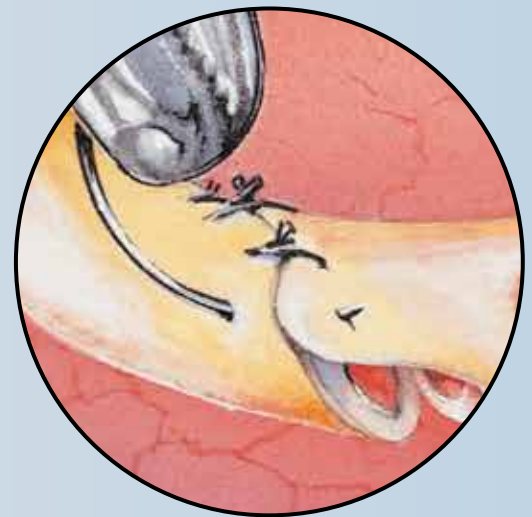

2.5x
NEW Nike Retro

Expanded Field High-Vision® Telescopes

3.5x-EF
NEW DVI Sport

— available in powers of 2.5x, 3.5x, and 4.5x

Actual Size

3.5x
NEW DVI Sport

4.5x
Yeoman

— available in powers of 3.5x-EF, 4.5x-EF, and 6.0x-EF

4.5x-EF
Yeoman

6.0x-EF
Yeoman

Adding Light increases depth of field,
contrast and overall visibility.

See it even better with

**DESIGNS
FOR VISION** **LED**
DayLite
Untethered, Lightweight and Portable

LED UltraMini™
DayLite