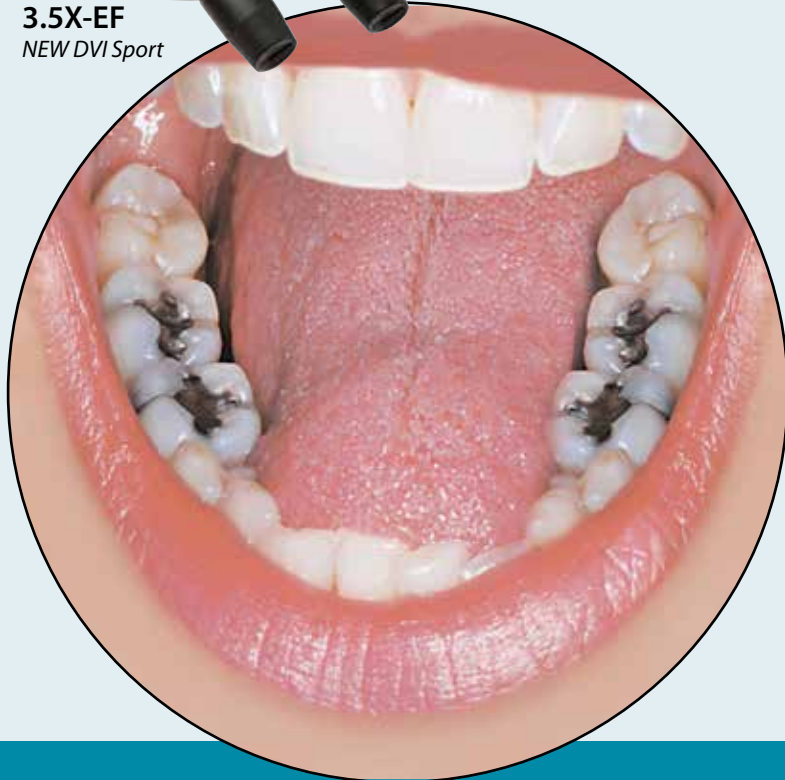

Safety Scopes™ for UV Curing is available on all Designs for Vision's telescopes

All with a 45 Day No Obligation Trial

NEW Laser Telescopes with dual clear protection in the telescopes

3.5X-EF
NEW DVI Sport

Expanded Field High-Vision® Telescopes
available in powers of 3.5X-EF, 4.5X-EF, and 6.0X-EF

4.5X-EF
Yeoman

LED NanoLite™ DayLite®

*Experience Optimum Comfort with the LIGHTTEST
LED Optics, Cable and Power Pack*

- **LIGHTWEIGHT** - NanoLite™ Combo shown above (including 2.5X Telescopes) weighs less than 60 grams.
- **NEUTRAL WHITE Light** with Adjustable Intensity from 20-100% (up to 5700 fc). Ideal for shade matching.
- **TWO Compact Power Packs** with Hands Free Controls. Use one, while charging the other.