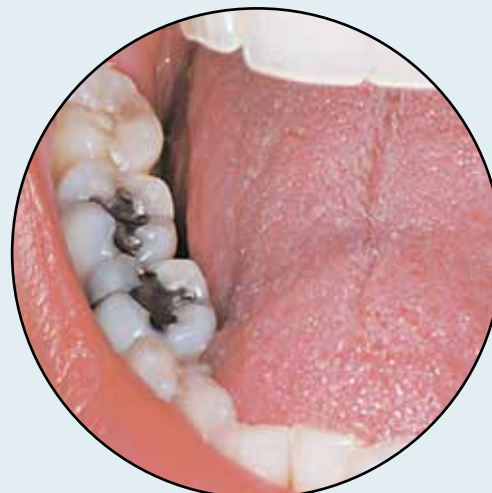

Nike Skylon Ace

NEW Nike Retro

NEW DVI Sport
wrap around frames

2.5X
Nike Ace

Standard Field Surgi-Spec Telescopes
available in powers of 1.7X, 2.5X, 3.5X, and 4.5X

3.5X
Skyview

Actual Size

Durability

Fixed Position TTL
No Movable Parts
Designs for Vision Quality since 1961

Style

NEW Nike and DVI Sport frames in addition to our designer and Yeoman frames

Protection

ANSI Z87.1-2010 rated
Excellent Infection Control
Safety Scopes
Laser Telescopes