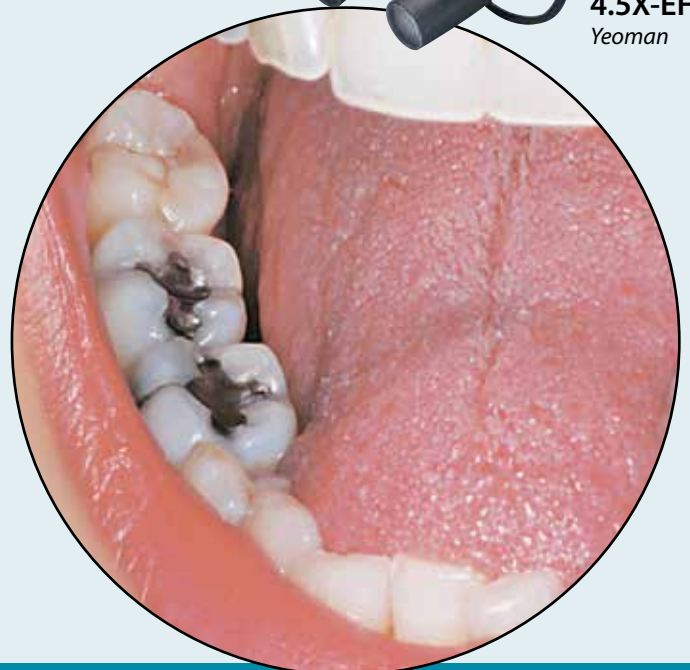

Safety Scopes™ for UV Curing is available on all Designs for Vision's telescopes

All with a 45 Day No Obligation Trial

NEW Laser Telescopes with dual clear protection in the telescopes

3.5X-EF
NEW DVI Sport

Expanded Field High-Vision® Telescopes
available in powers of 3.5X-EF, 4.5X-EF, and 6.0X-EF

4.5X-EF
Yeoman

LED NanoLite™ DayLite®

*Experience Optimum Comfort with the LIGHTTEST
LED Optics, Cable and Power Pack*

- **LIGHTWEIGHT** - NanoLite™ Combo shown above (including 2.5X Telescopes) weighs less than 60 grams.
- **NEUTRAL WHITE Light** with Adjustable Intensity from 20-100% (up to 5700 fc). Ideal for shade matching.
- **TWO Compact Power Packs** with Hands Free Controls. Use one, while charging the other.